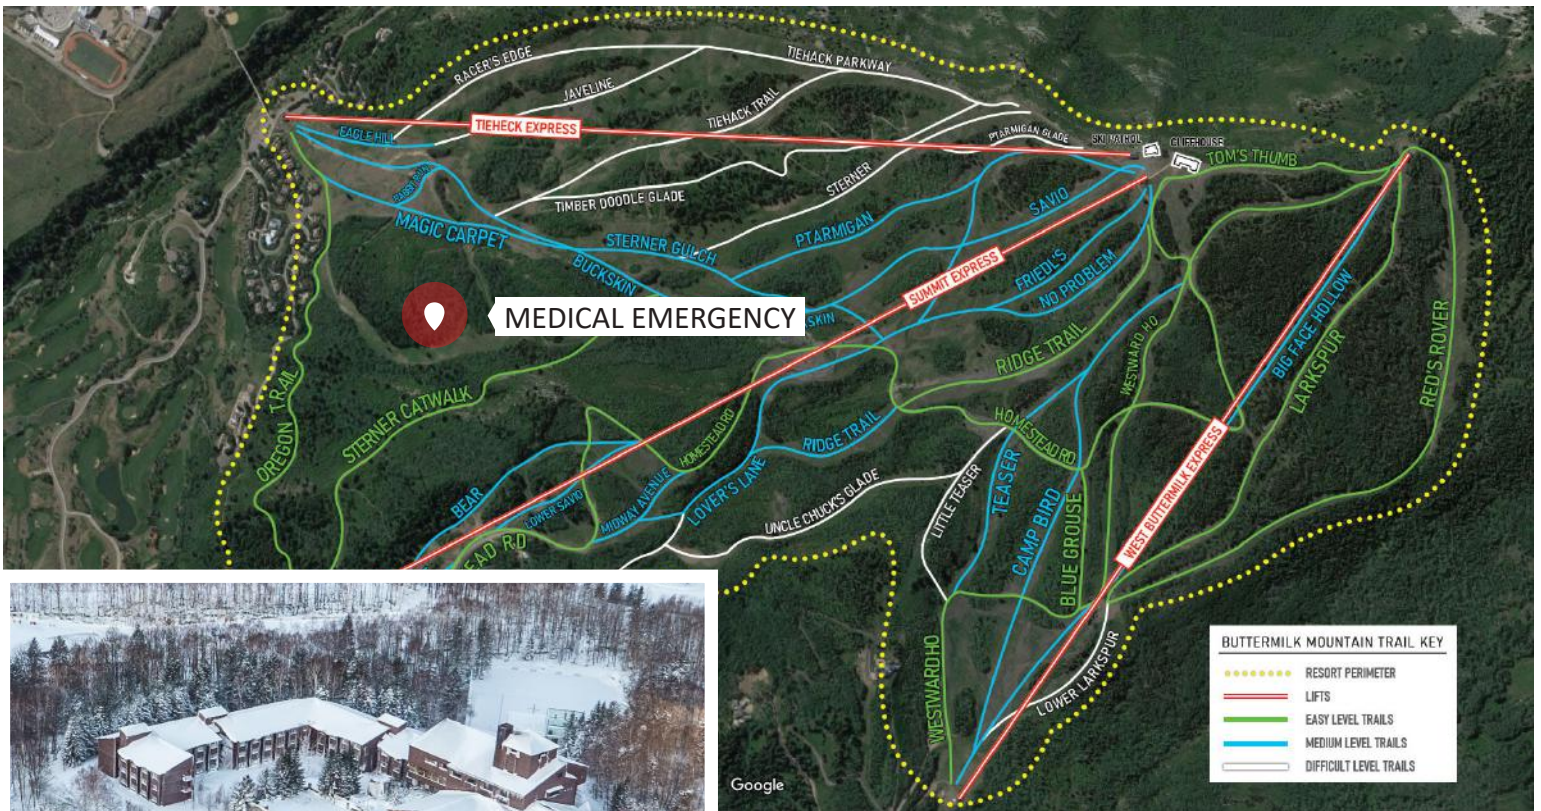

| PUBLIC VENUES

Public Venues are some of the most difficult areas for emergency first responders to locate a 911 caller. With 911inform, we can geofence any large open space and provide first responders with the visual tools to quickly and accurately locate the 911 caller and save valuable time.

| AMUSEMENT PARKS

Amusement parks are tasked with overseeing the safety of the thousands of customers on a day-to-day basis. Spread out across large areas of property, security and medical teams can only cover so much ground. With 911inform, the second someone dials 911 within your amusement park grounds, all required emergency teams are notified and sent the exact location of the emergency caller, ensuring they can get the help and assistance needed.

| BEACHES

Most beaches encompass miles of publicly accessible area and lifeguards and medical teams can only oversee so much. With 911inform, we can geofence your entire beach and ensure that every time someone dials 911, your public safety teams will be notified immediately of the situation with directions to the 911 caller location.

SKI RESORT EXAMPLE

Instantly view the emergency situation the moment a 911 call is made within your geofenced property. Get detailed maps and cut down response time.

SKI RESORTS

Emergency situations are common amongst ski resorts. Whether it's a ski accident or a missing person, 911inform will notify your response teams the second someone dials 911 and provide overlaid maps to quickly and effectively navigate to the location of the 911 caller.